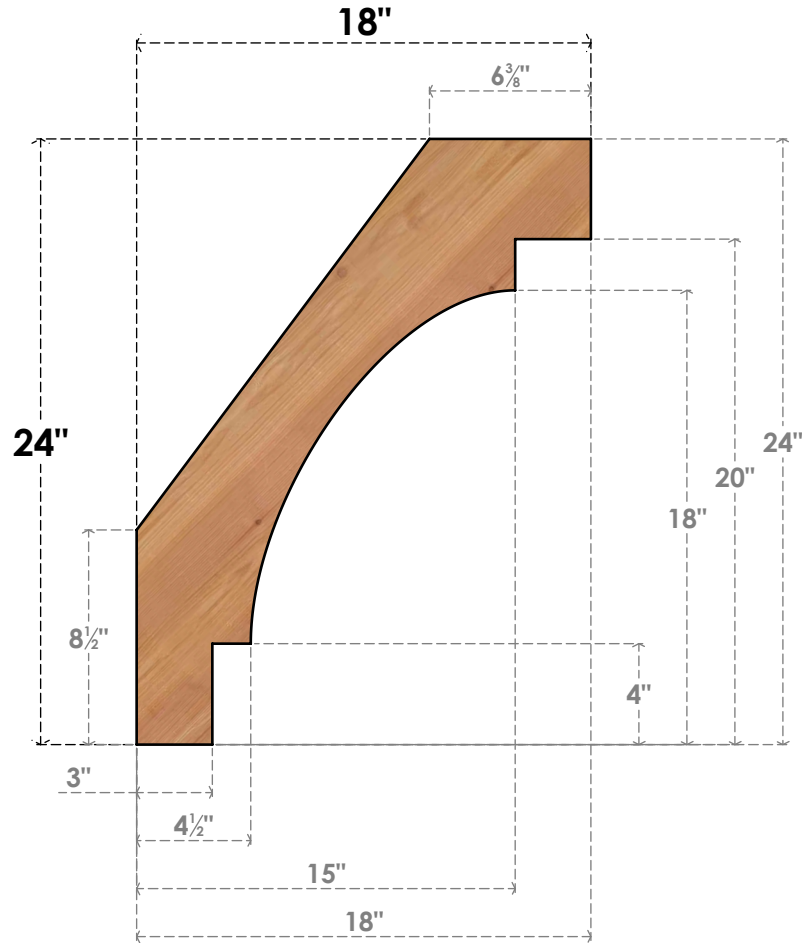

BRC06X18X24MRC00SWR

5 1/2"W X 18"D X 24"H MERCED SMOOTH BRACE, WESTERN RED CEDAR

SIDE

FRONT

EKENA MILLWORK
 2300 WEST MAIN ST.
 CLARKSVILLE, TX 75426
 TOLL FREE: 866-607-0453
 WWW.EKENAMILLWORK.COM

NOTES

1. INSTALLATION TO BE COMPLETED IN ACCORDANCE WITH MANUFACTURER'S SPECIFICATIONS.
2. DRAWING MAY NOT BE TO SCALE
3. THIS DRAWING IS INTENDED FOR DESIGN AND PLANNING PURPOSES ONLY.
4. ALL INFORMATION CONTAINED HEREIN WAS CURRENT AT THE TIME OF DEVELOPMENT BUT MUST BE REVIEWED AND APPROVED BY THE PRODUCT MANUFACTURER TO BE CONSIDERED ACCURATE.
5. PRODUCTS ARE NOT KILN DRIED. THIS ITEM IS UNIQUE AND WILL CONTAIN THE NATURAL VARIATIONS THAT THE WOOD SPECIES OFFERS. THIS MAY RESULT IN VARIATIONS UP TO 1/4"